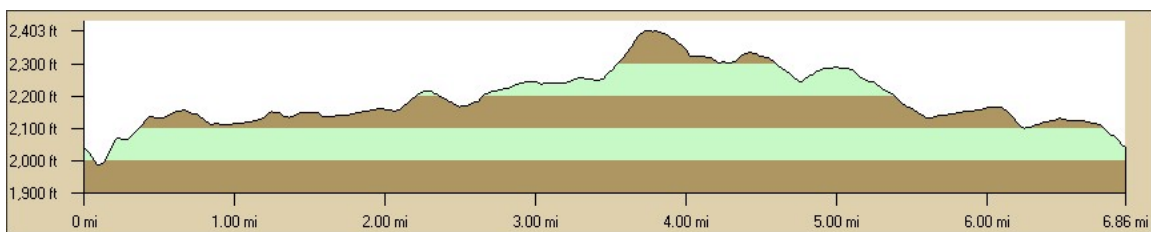

Miles Directions

- 0.0 Start at Pioneer Park. Go directly across Fairplay and start riding on Perry Creek Rd.
Park location is 200 yards east of the intersection of E16 and Fairplay Rd (on Fairplay Rd).
- 0.1 Cross creek bridge and start brief sharp climb.
- 3.4 Pass Slug Gulch Rd. Start short climb up to Fairplay
- 4.0 Perry Creek Rd ends. Turn Right onto Fairplay Rd.
- 6.8 Ride ends at Pioneer Park.